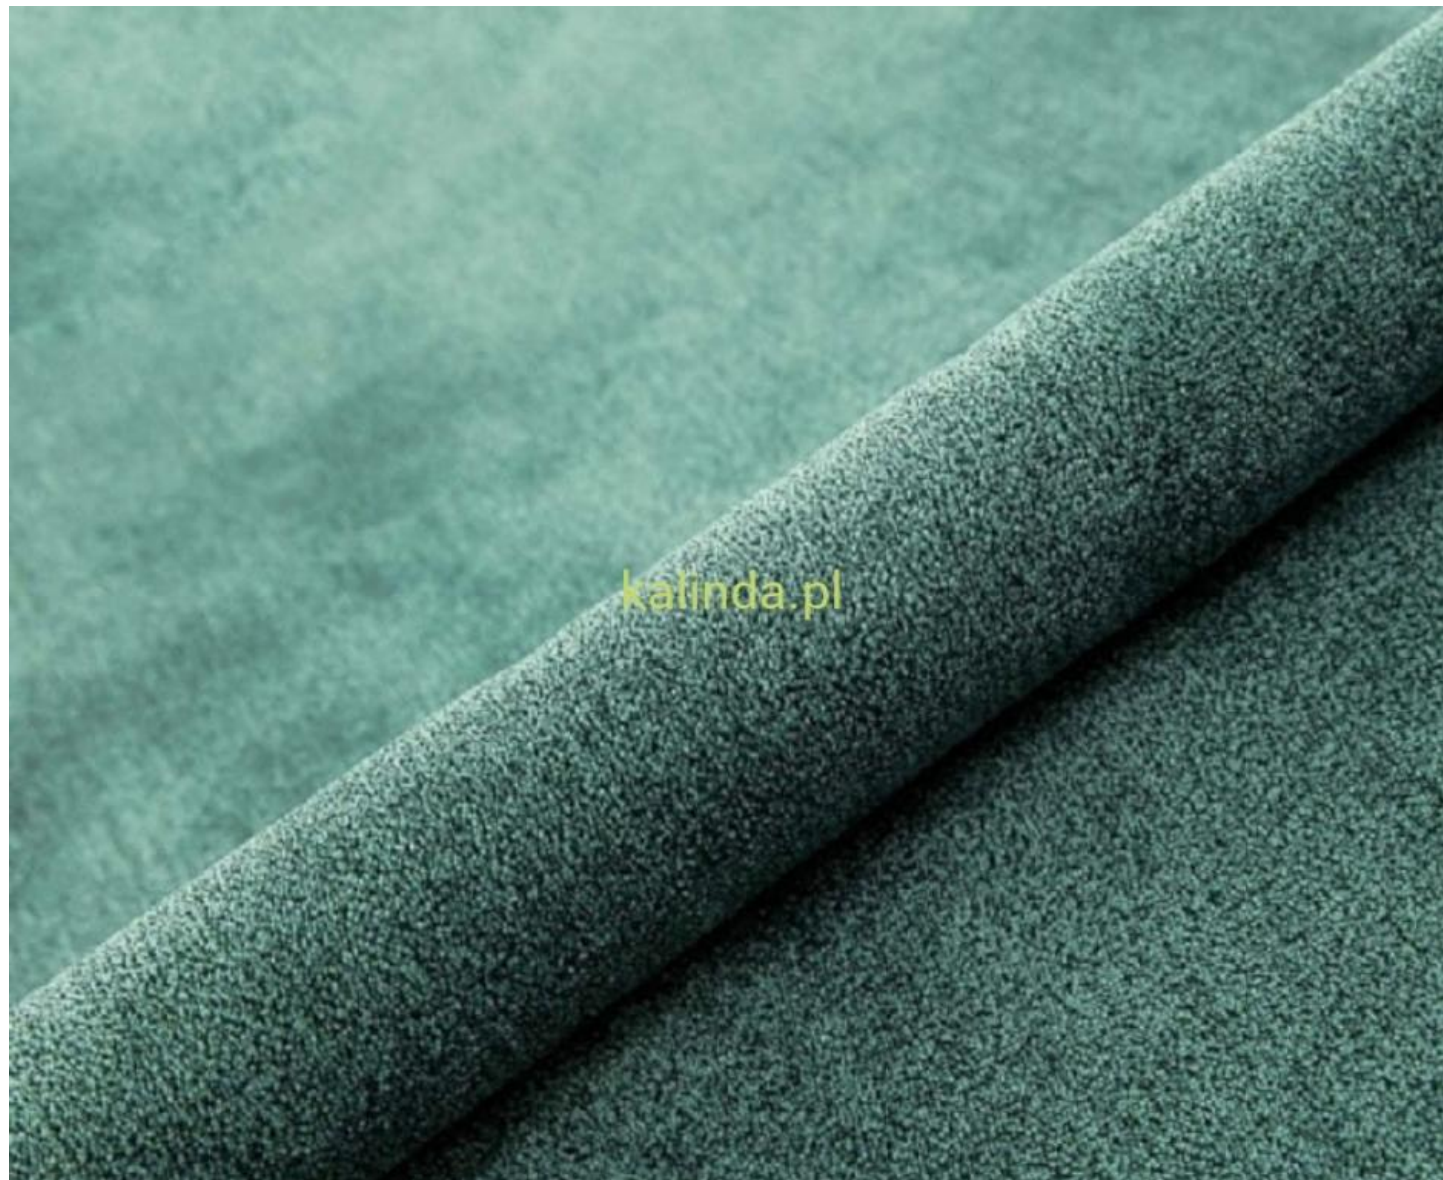

kafinda.pl